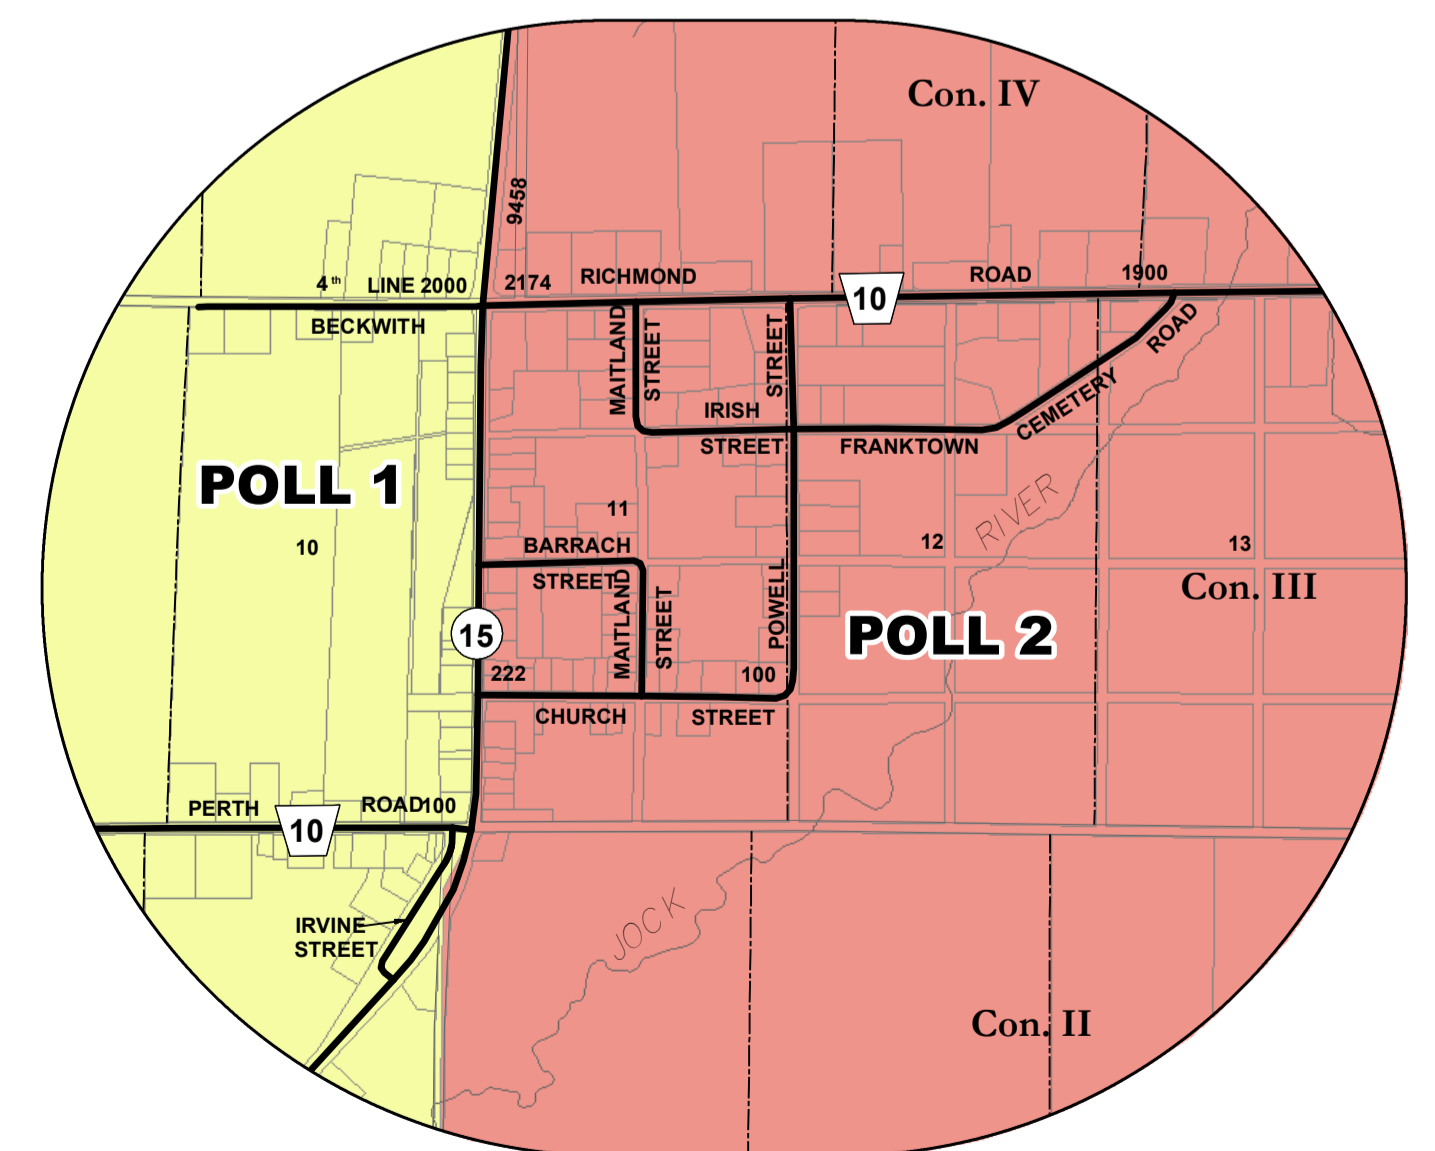

POLL MAP

Township of Beckwith

JLR No. 27388-002

Print Date: Tuesday, October 4, 2022

Queensway West

Franktown

Black's Corners and Lake Park Road

Lake Park

Ikwe Point