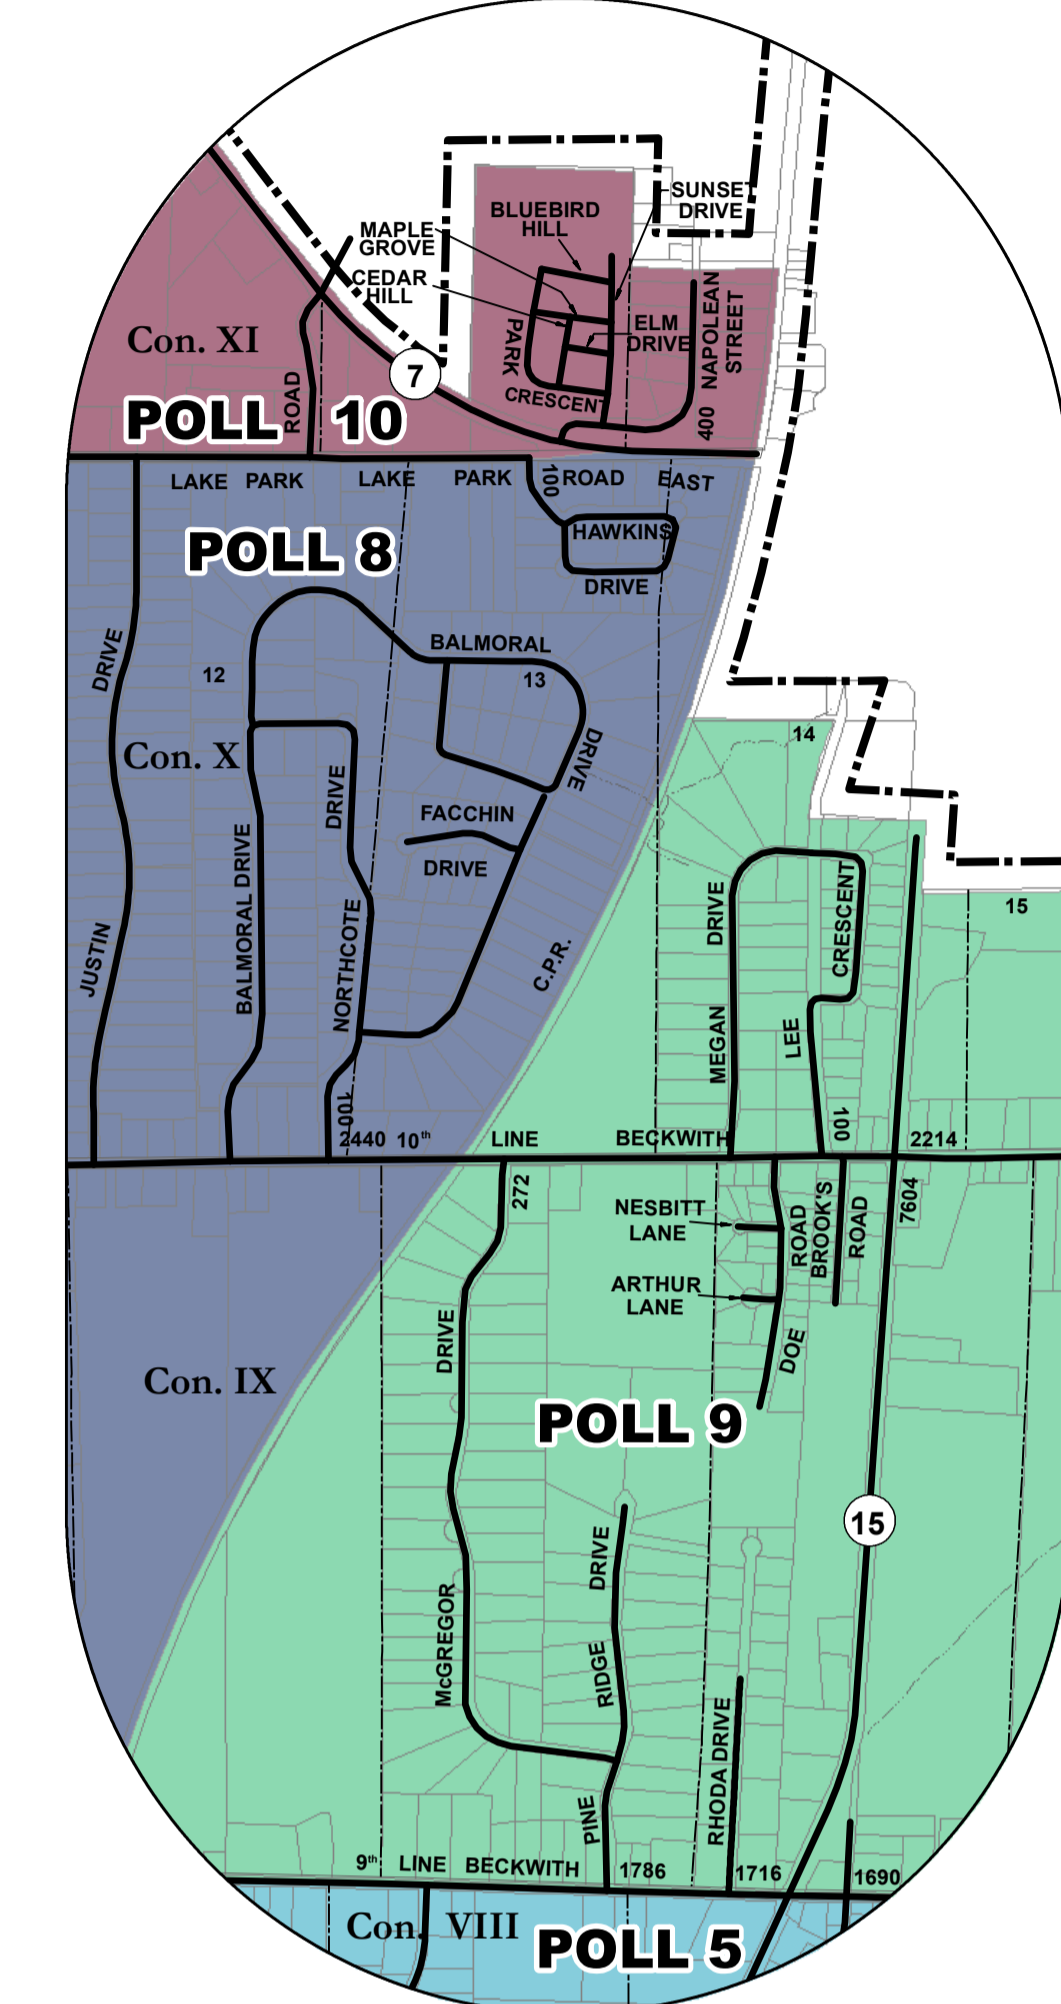

POLL MAP

Township of Beckwith

JLR No. 27388-002

Print Date: Tuesday, October 4, 2022

Queensway West

Franktown

Black's Corners and Lake Park Road

Lake Park

Ikwe Point