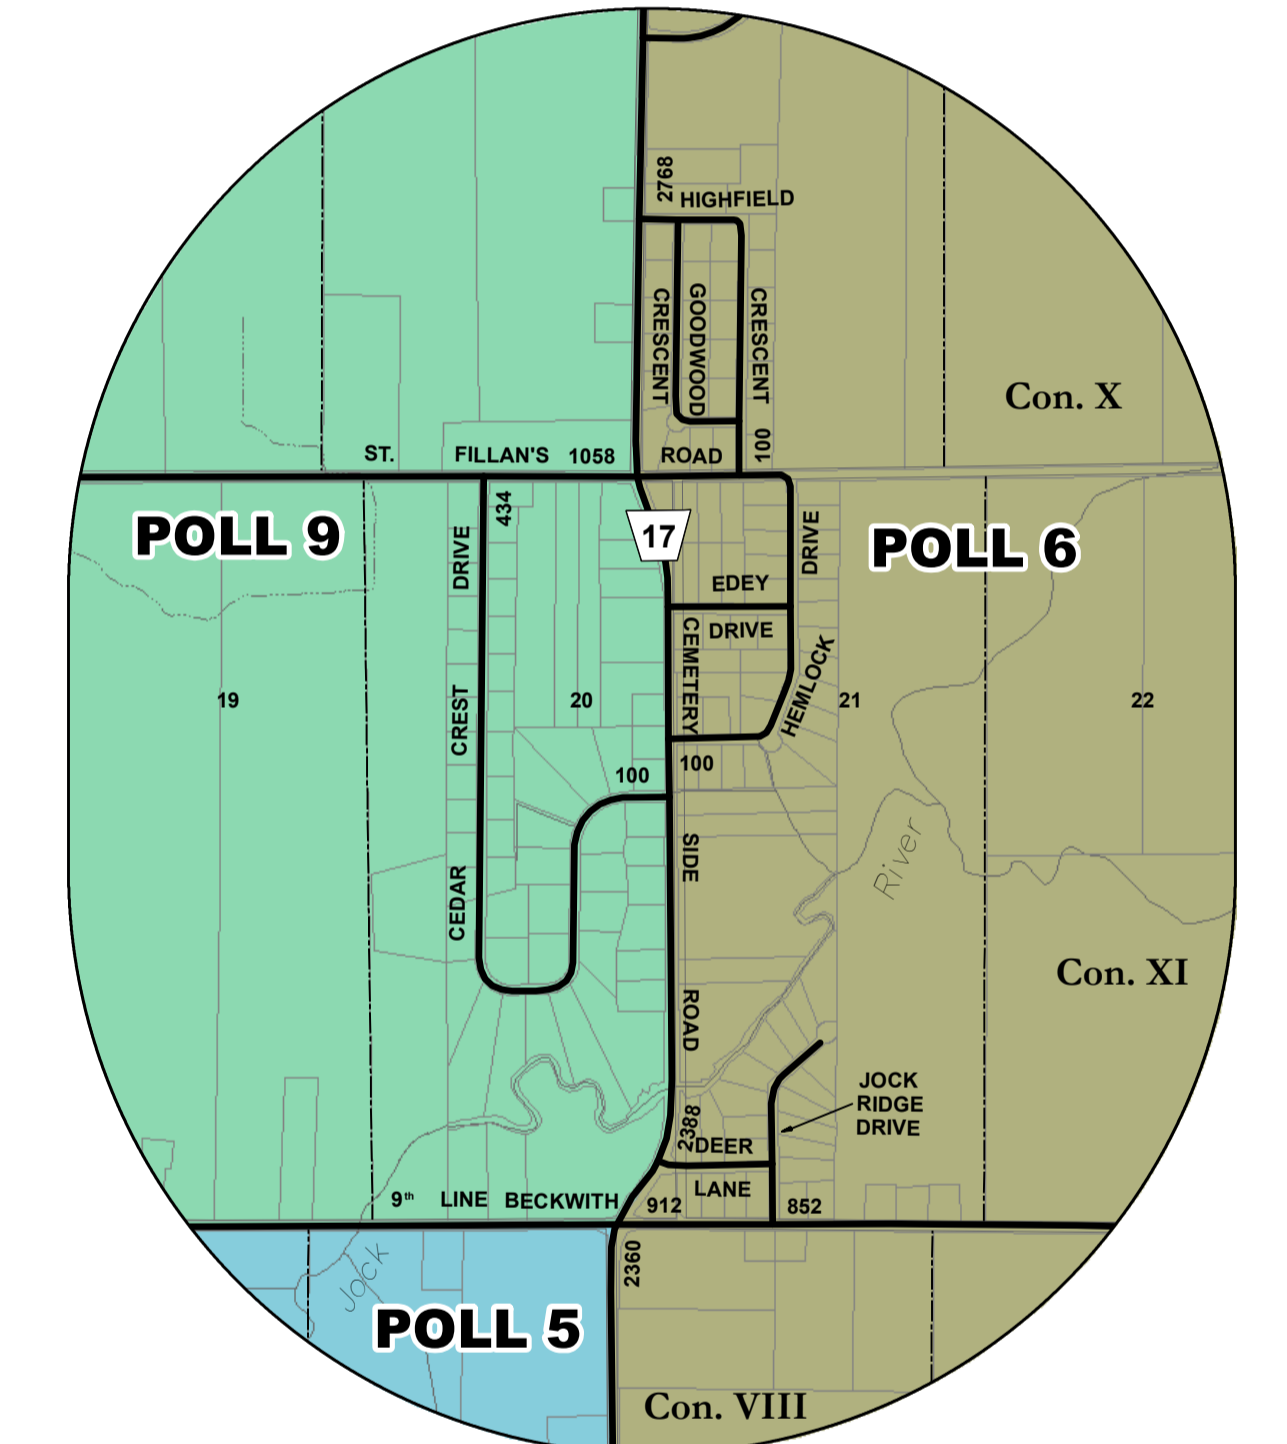

POLL MAP

Township of Beckwith

JLR No. 27388-002

Print Date: Tuesday, October 4, 2022

Queensway West

Franktown

Black's Corners and Lake Park Road

Lake Park

Ikwe Point