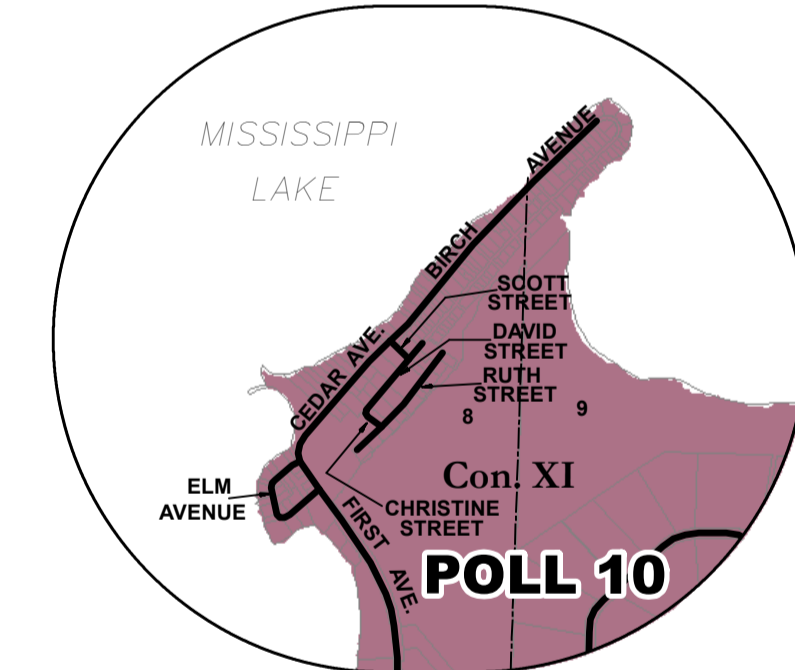

POLL MAP

Township of Beckwith

JLR No. 27388-002

Print Date: Tuesday, October 4, 2022

Queensway West

Franktown

Black's Corners and Lake Park Road

Lake Park

Ikwe Point